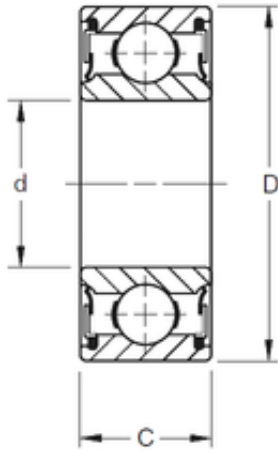

TIMKEN BEARINGS POLSKA Sp.Z O.o.

20 mm x 52 mm x 15 mm TIMKEN 304PP Single Row Ball Bearings

Bearing No. 304PP

Size	20x52x15 mm
Bore Diameter	20 mm
Outer Diameter	52 mm
Width	15 mm
d	20 mm
D	52 mm
B	15 mm
C	15 mm
Weight	0,141 Kg
Basic dynamic load rating (C)	17,9 kN

304PP Bearing 2D drawings and 3D CAD models