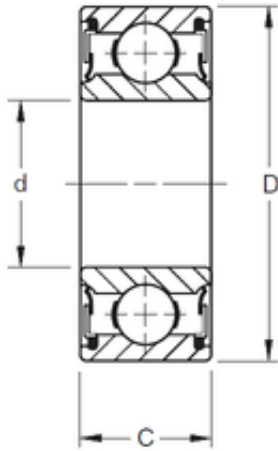

### 20 mm x 52 mm x 15 mm TIMKEN 304PP Single Row Ball Bearings

Bearing No. 304PP

Size	20x52x15 mm
Bore Diameter	20 mm
Outer Diameter	52 mm
Width	15 mm
d	20 mm
D	52 mm
B	15 mm
C	15 mm
Weight	0,141 Kg
Basic dynamic load rating (C)	17,9 kN

304PP Bearing 2D drawings and 3D CAD models