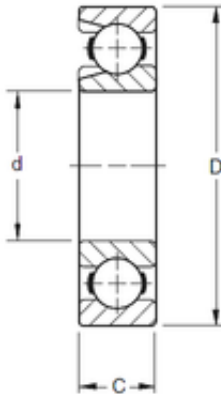

### 60 mm x 130 mm x 31 mm TIMKEN 312W Single Row Ball Bearings

Bearing No. 312W

Size	60x130x31 mm
Bore Diameter	60 mm
Outer Diameter	130 mm
Width	31 mm
d	60 mm
D	130 mm
B	31 mm
C	31 mm
Weight	1,923 Kg
Basic dynamic load rating (C)	122 kN

312W Bearing 2D drawings and 3D CAD models