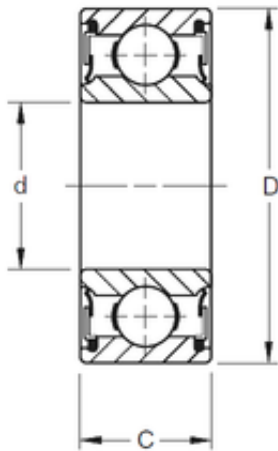

### 17 mm x 35 mm x 10 mm TIMKEN 9103PP Single Row Ball Bearings

Bearing No. 9103PP

Size	17x35x10 mm
Bore Diameter	17 mm
Outer Diameter	35 mm
Width	10 mm
d	17 mm
D	35 mm
B	10 mm
C	10 mm
Weight	0,041 Kg
Basic dynamic load rating (C)	6,8 kN

9103PP Bearing 2D drawings and 3D CAD models