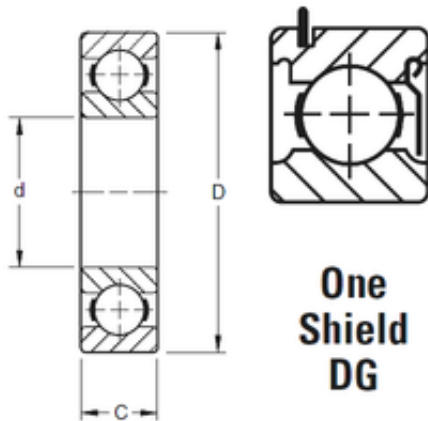

TIMKEN BEARINGS POLSKA Sp.Z O.o.

25 mm x 52 mm x 15 mm TIMKEN 205KDG Single Row Ball Bearings

Bearing No. 205KDG

Size	25x52x15 mm
Bore Diameter	25 mm
Outer Diameter	52 mm
Width	15 mm
d	25 mm
D	52 mm
B	15 mm
C	15 mm
Weight	0,127 Kg
Basic dynamic load rating (C)	16 kN

205KDG Bearing 2D drawings and 3D CAD models